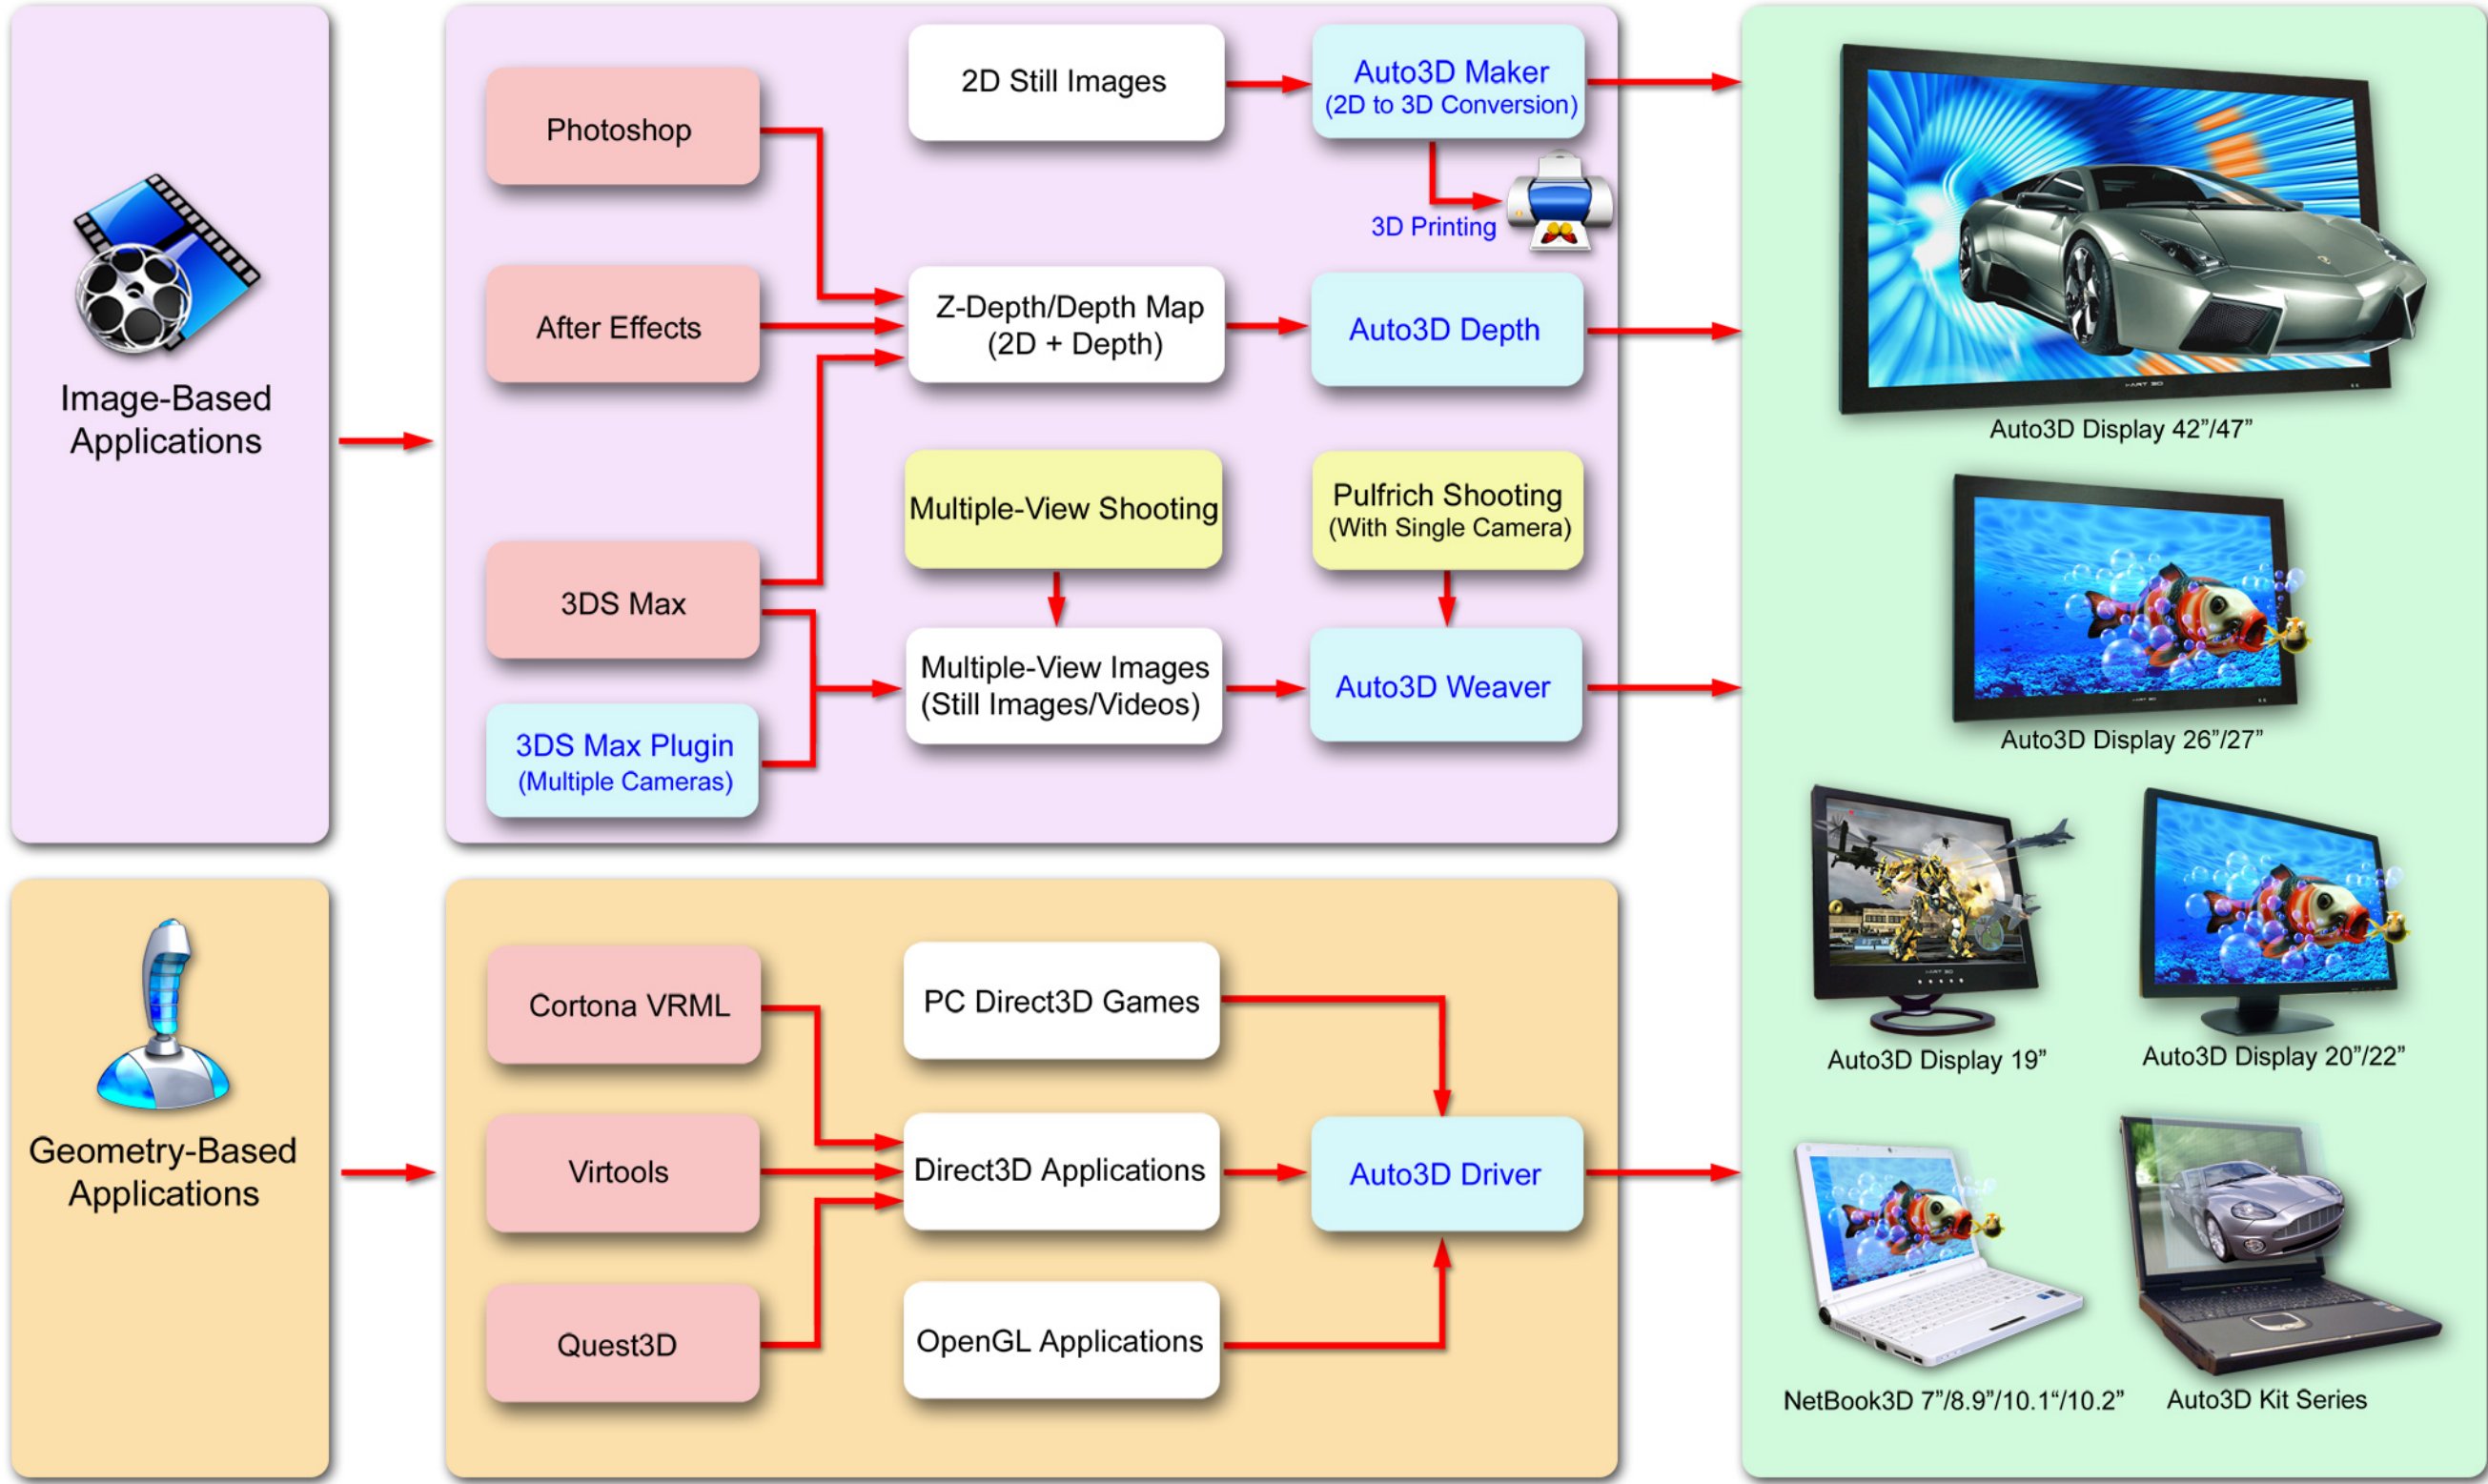

i-Art's Autostereoscopic Display Solutions

i-Art's Authoring Tools
Third Parties' Authoring Tools